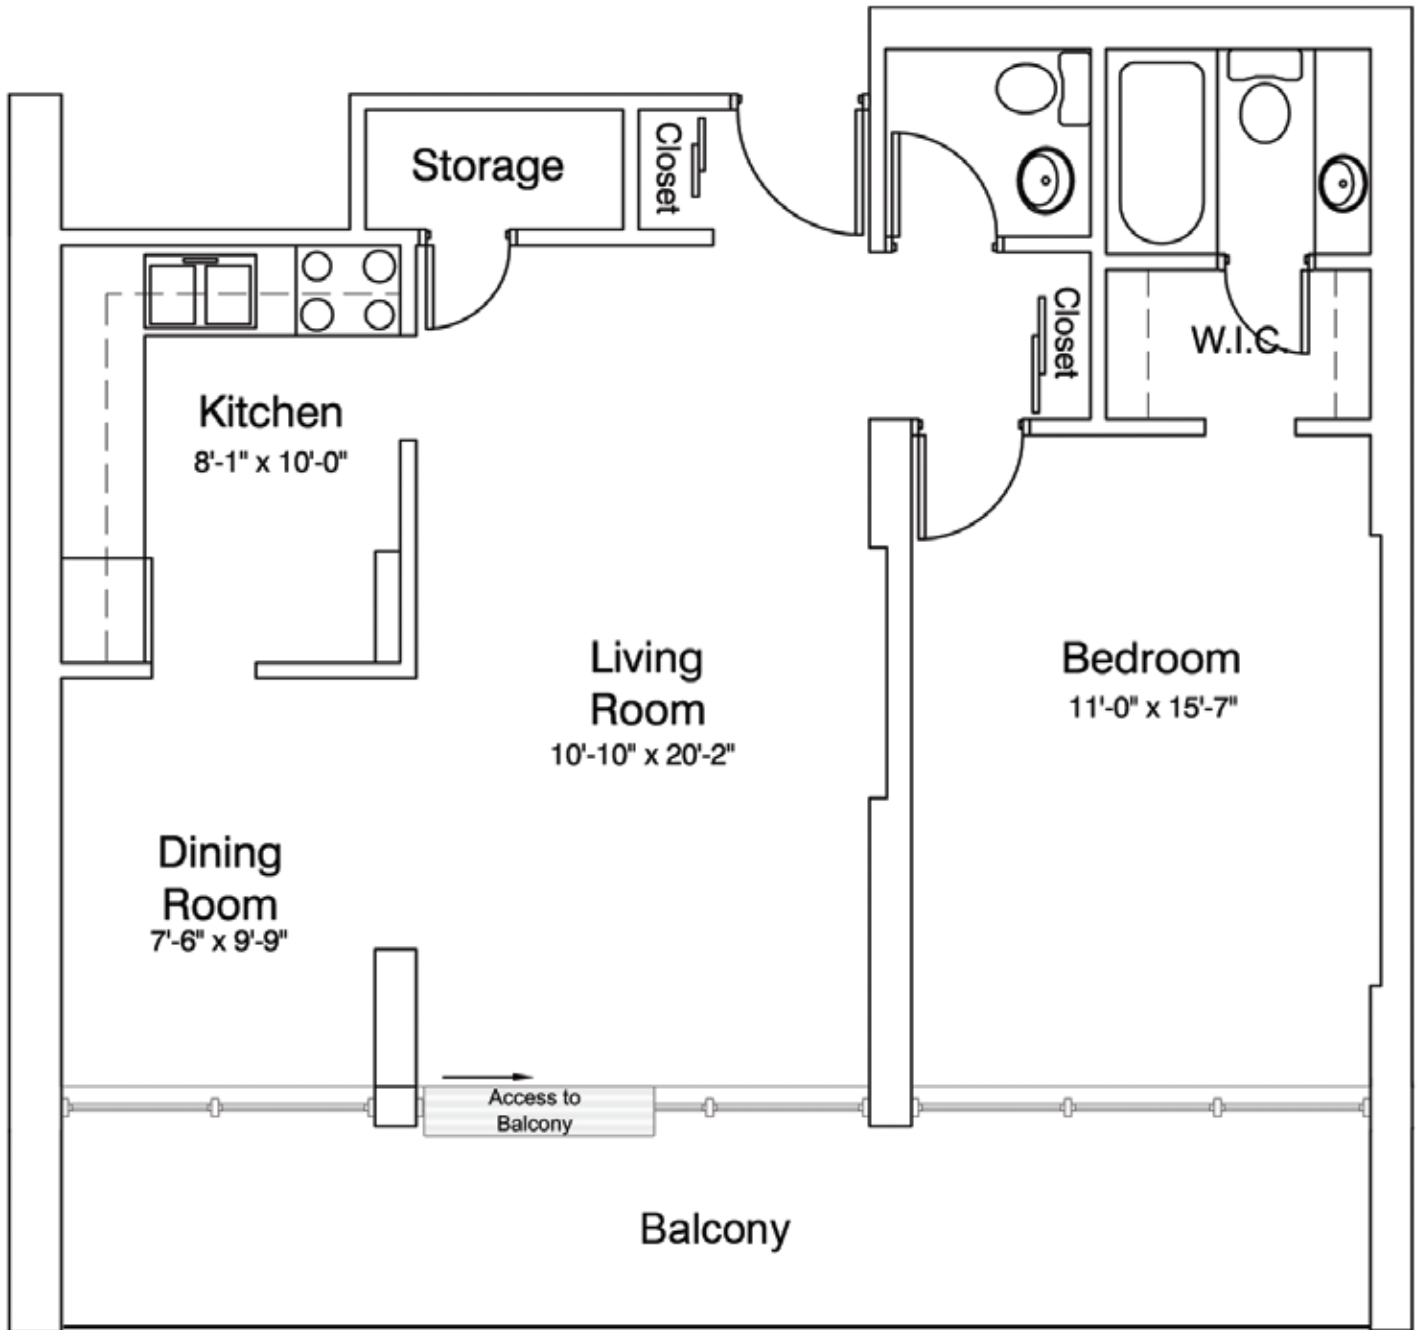

1 Bedroom

Plan B
1,000 sq. ft. (approx.)

NUMBER ONE EVERGREEN PLACE

Number One Evergreen Place
Winnipeg, Manitoba, R3L 0E9
inquire@oneevergreen.ca
T: (204) 453-5617
F: (204) 453-0208