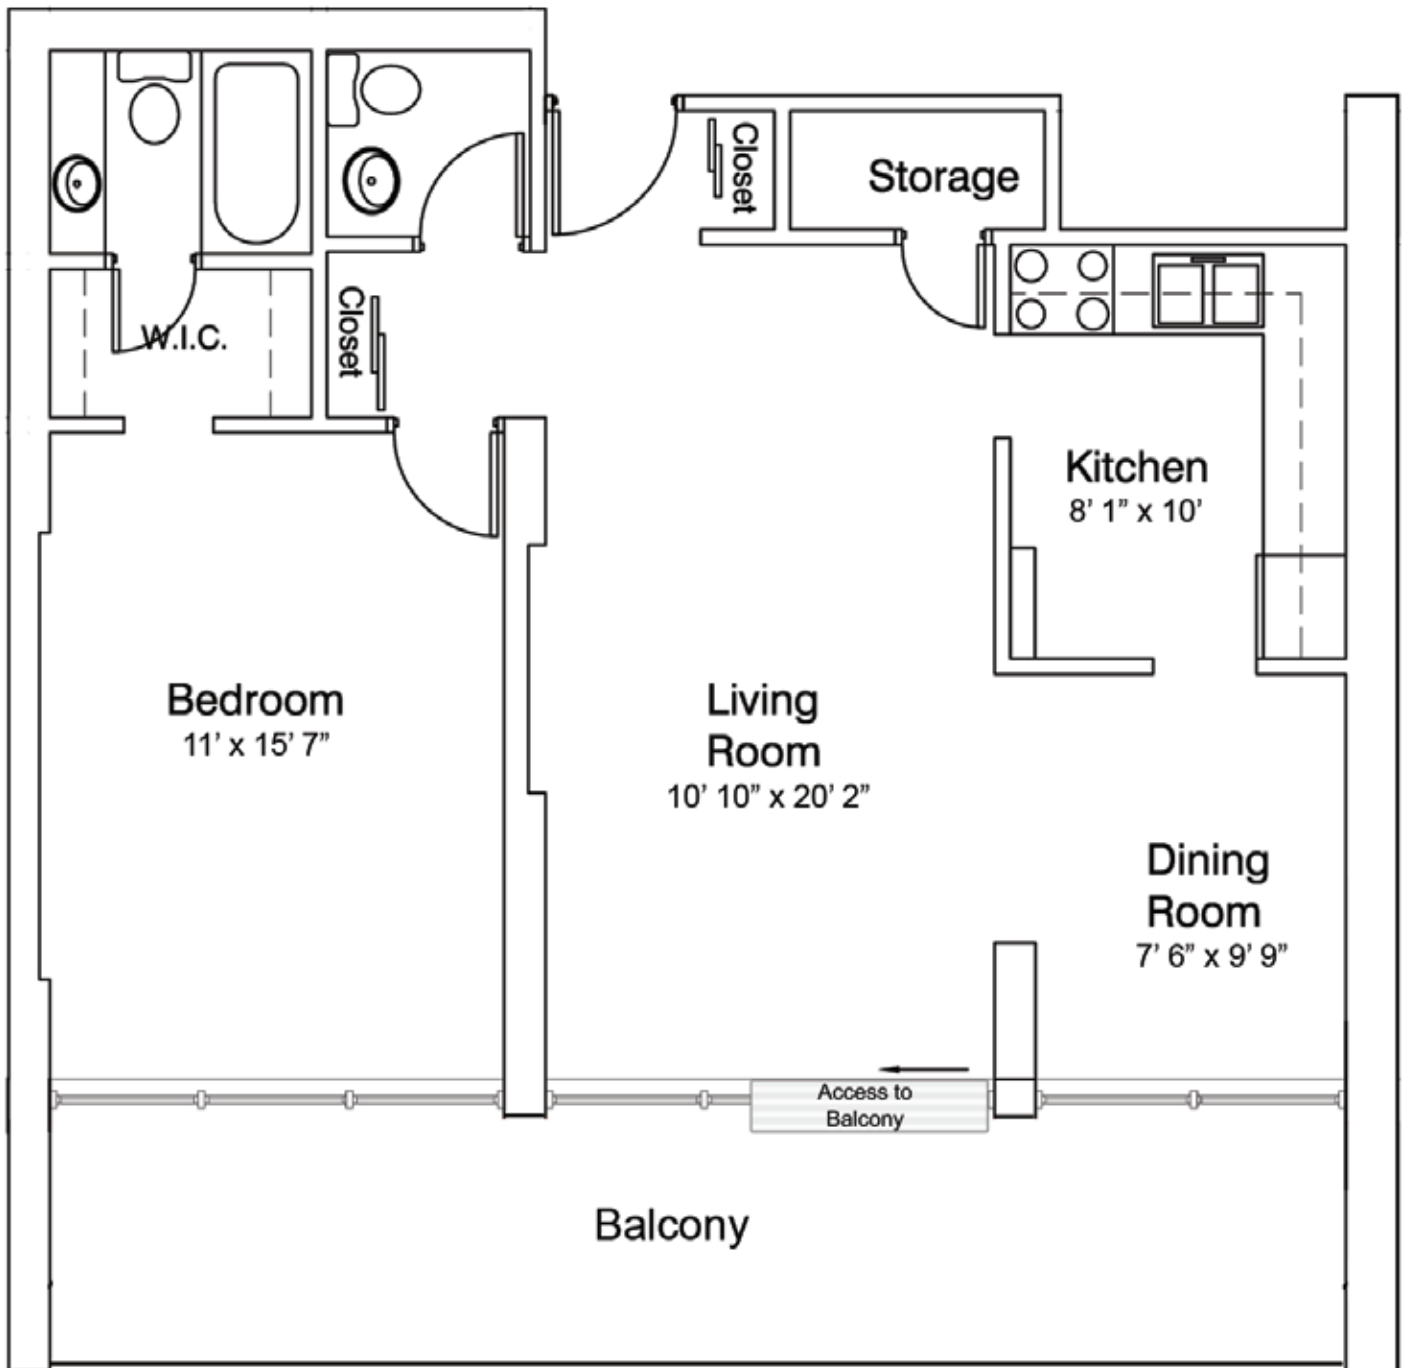

1 Bedroom

Plan A

1,000 sq. ft. (approx.)

NUMBER ONE EVERGREEN PLACE

Number One Evergreen Place
Winnipeg, Manitoba, R3L 0E9

inquire@oneevergreen.ca

T: (204) 453-5617

F: (204) 453-0208