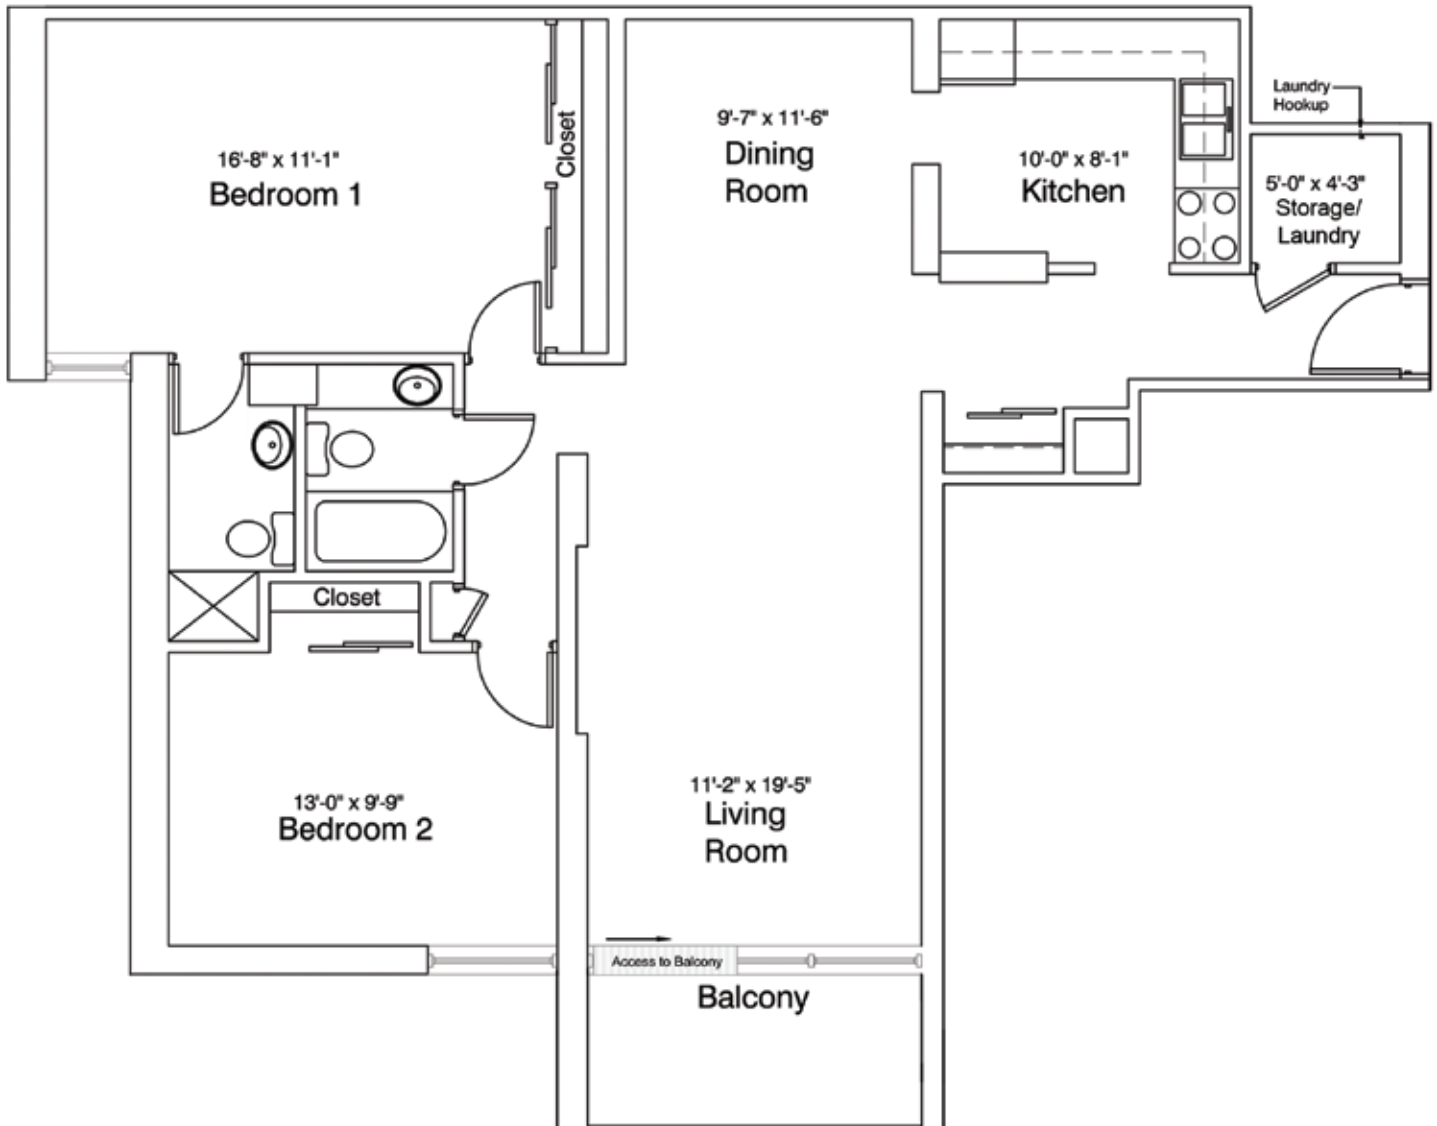

2 Bedroom

Plan A
1,200 sq. ft. (approx.)

NUMBER ONE EVERGREEN PLACE

Number One Evergreen Place
Winnipeg, Manitoba, R3L 0E9
inquire@oneevergreen.ca
T: (204) 453-5617
F: (204) 453-0208